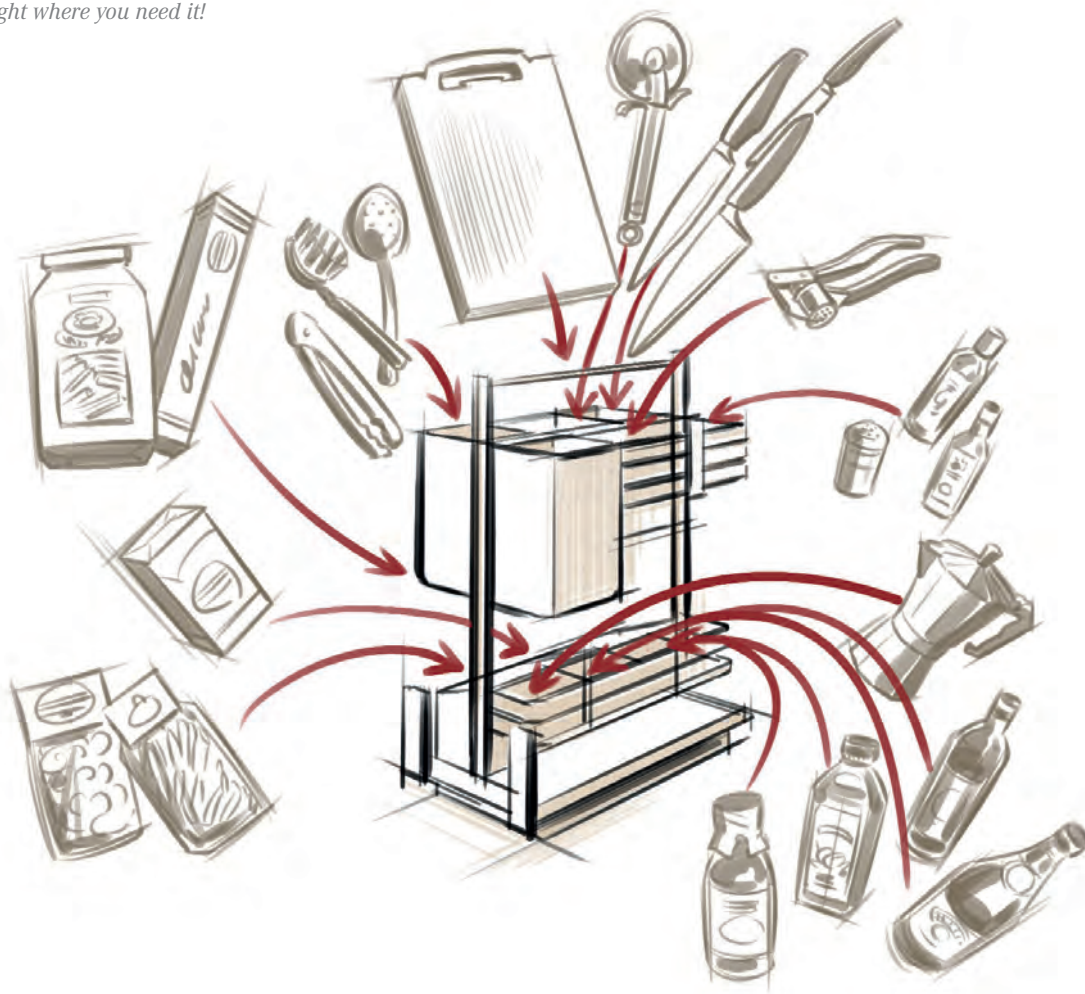

# cookingAGENT

A SMALL UNIT  
WITH BIG BENEFITS

*cookingAGENT – the full extension  
pull-out that fits anywhere and  
holds essentials you need often.  
Even in small kitchens, it transforms  
every centimetre into efficient  
storage space.*

# ORGANISATION IS THE KEY cookingAGENT

MODULAR AND FLEXIBLE

 KESSEBÖHMER

JUST A TOUCH AND A GLANCE – ALL THE BENEFITS OF  
CLEAR ORGANISATION AND EASY ACCESS IN THIS  
COMPACT FULL-EXTENSION PULL-OUT

*It's unbelievable how much fits  
into just one cookingAGENT.  
At last, everything you need is  
right where you need it!*

**EACH USER CHOOSES THE ELEMENTS THEY NEED AND WANT – AND HOW TO ORGANISE THEM.** cookingAGENT has space for everything – spices, oils and sauces, chopping boards, knives, even plates and bowls. With perfectly secure holders for sauces and oils. The sturdy railing and movable dividers hold bottles and jars securely in place.

Cooking utensils are ready to hand. The cookingAGENT is a true full-extension pull-out – it moves all the contents completely out in front of the cabinet. What could be better? And if you change the way you cook, your cookingAGENT adapts instantly to your wishes.